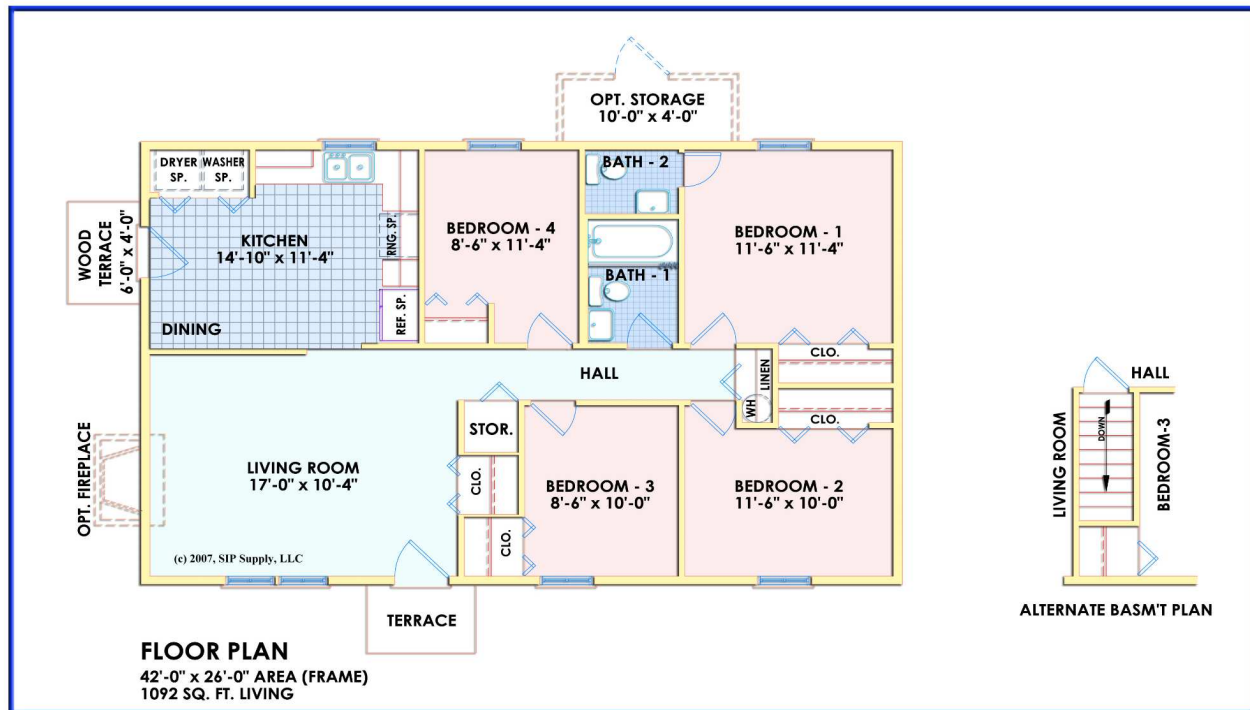

Typical SIP KIT Specifications:

- . Greenix 4.5" Polyurethane SIP - R-25 Exterior Wall
- . Greenix 6.5" Polyurethane SIP - R-40 Roof
- . Pre-cut in Factory
- . Installation Manual & Panel Layout
- . Full Set of Plans to Complete Home
- . Panels Numbered and Sorted
- . SIP Screws, Foam Sealants

"B" Series

Greenix Model: B003

- . 4 Bedroom
- . 2 Bathroom
- . 1092 Square Feet

www.GreenixHomes.com

A SIP SUPPLY, LLC company, www.SIPsupply.com

All square footage is approximate. Renderings are artists' concepts. Please refer to quote sheet for exact square footage and SIP Kit specifications.